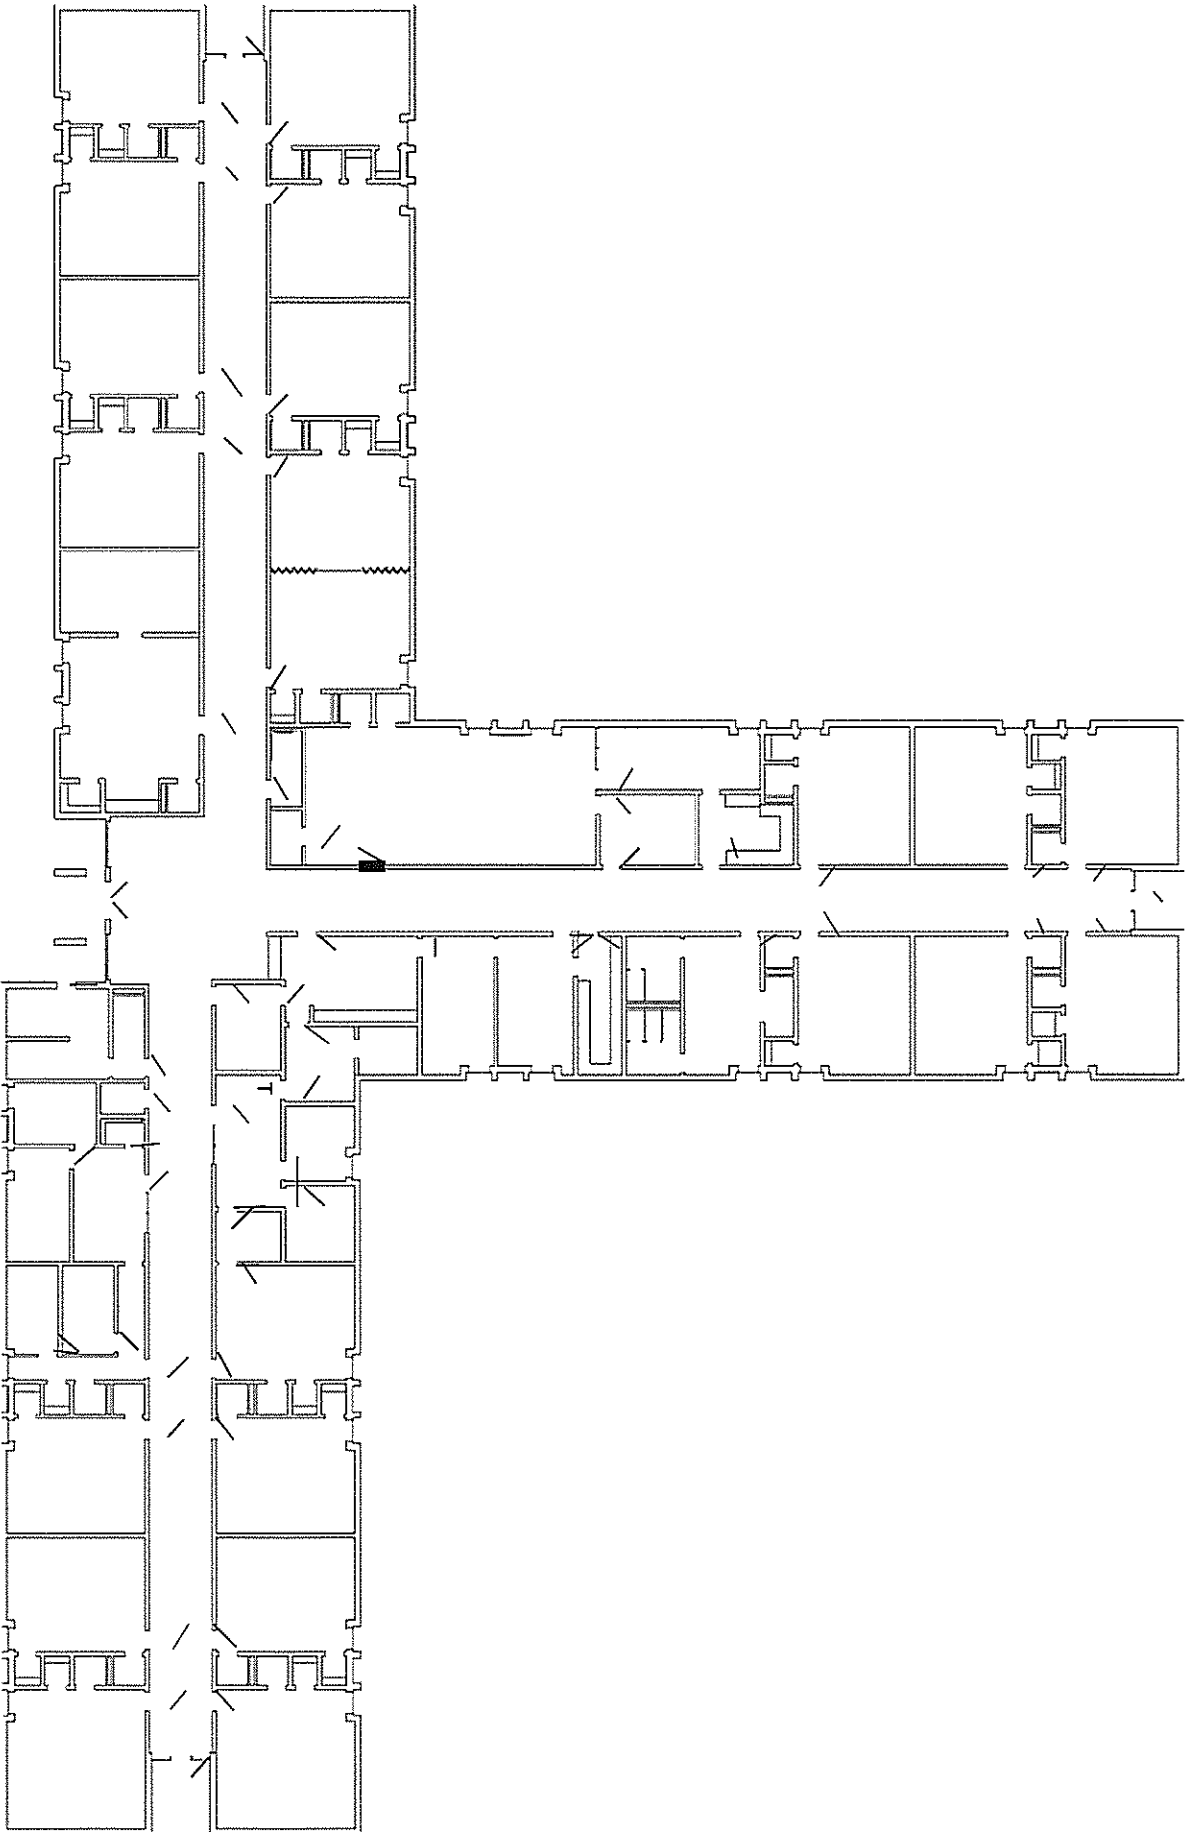

Birchwood High School #4009
(mts)

1

Birchwood Dispensary Modular #4040
(nts)

Broad River Road

Main Gate

Security Fence

3014

3078