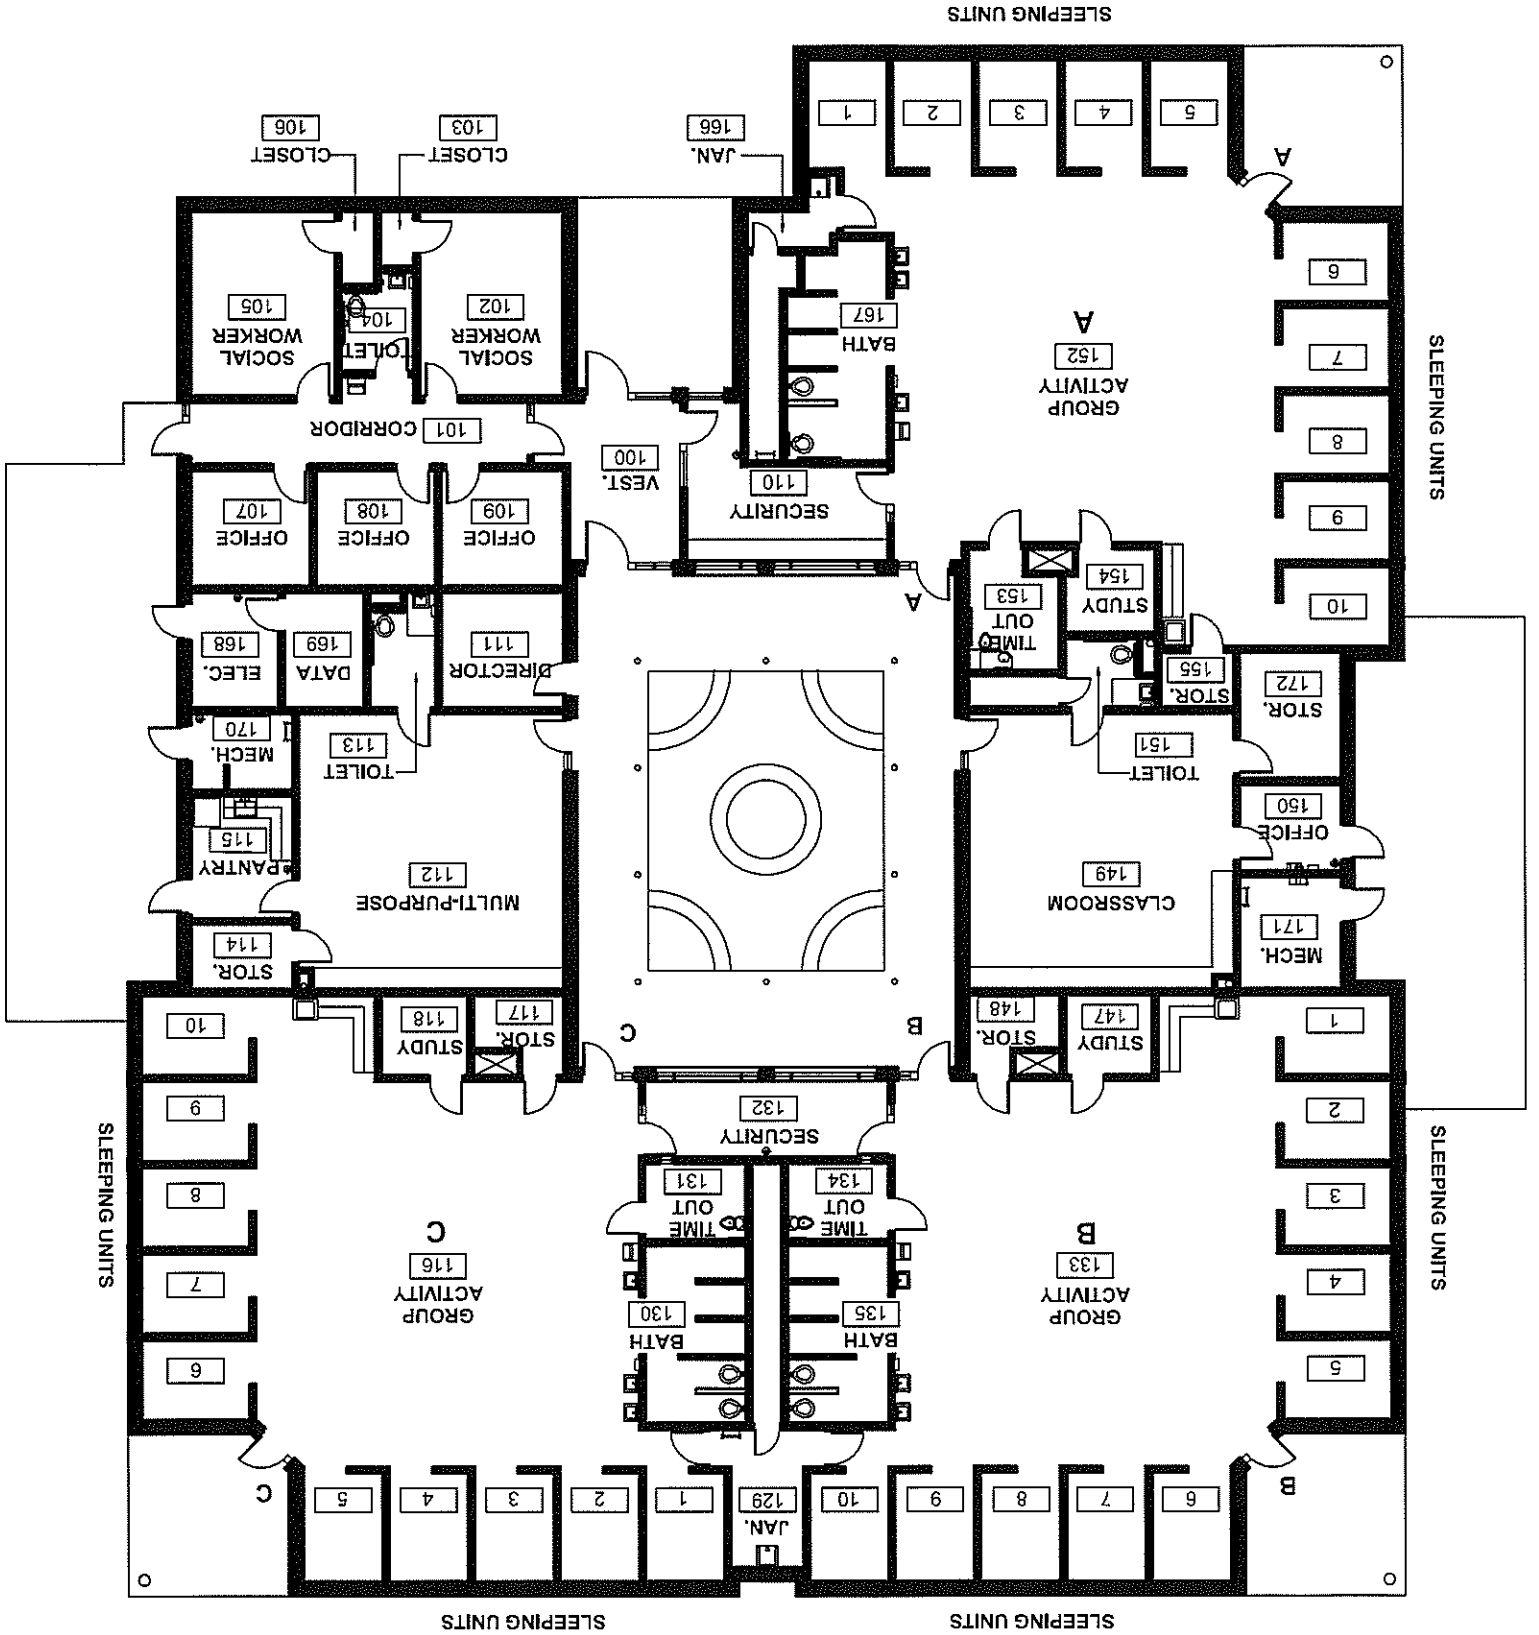

Palmetho School Bldg #3009

Rosewood Bldg. Laundry #3010

4900 Broad River Road

To Willow Lane

John G. Richards Campus
DJJ Main Campus (Broad River Rd.)

South Carolina
Department of
Juvenile Justice

IG/Police #3003
(mts)

8-17-2007 by ddk

Willow Lane Campus
 South Carolina Department of Juvenile Justice
 DJJ Main Campus (Broad River Rd.)

WL Transition Home #2016

(nts)

3373 sqft