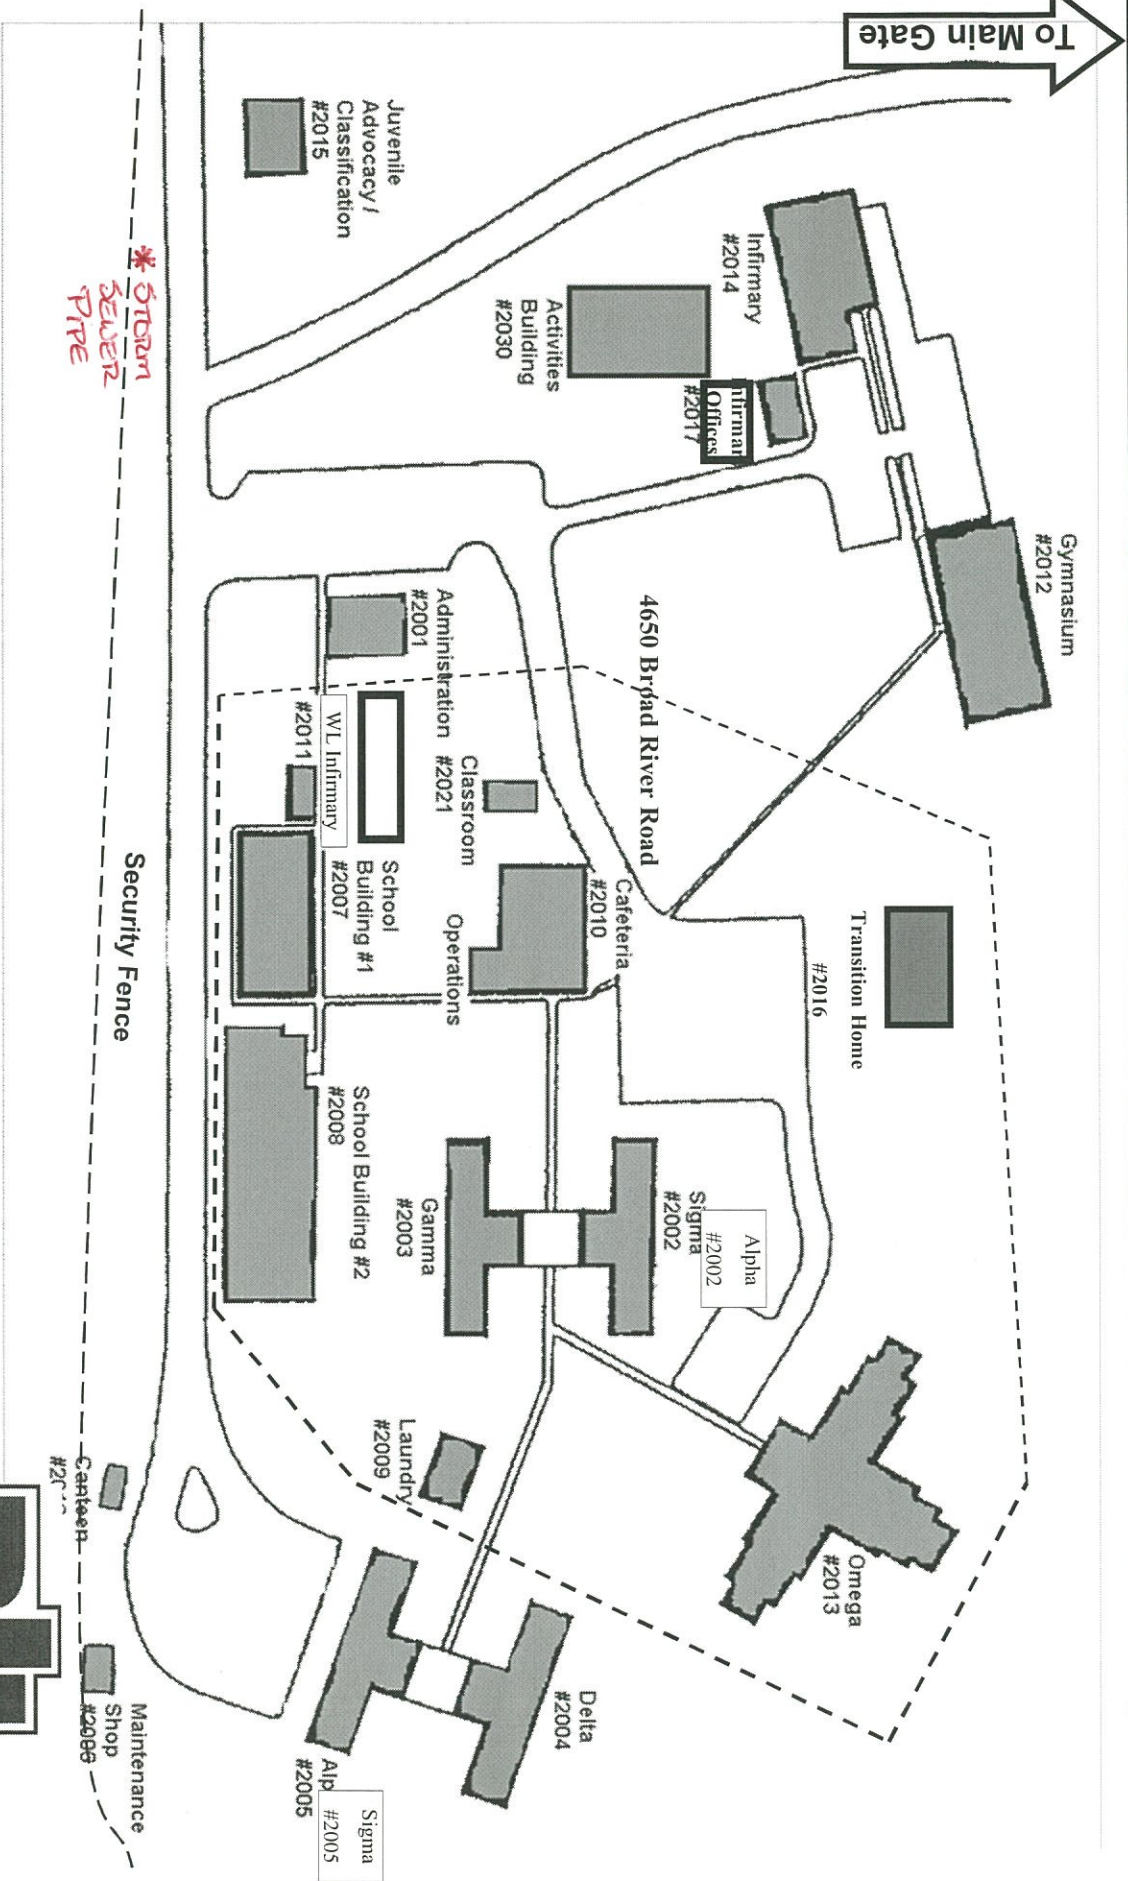

Birchwood High School #4009
(mts)

1

Birchwood Dispensary Modular #4040
(nts)

Broad River Road

Main Gate

Security Fence

3014

3078

Palmetho School Bldg #3009

Rosewood Bldg. Laundry #3010

4900 Broad River Road

To Willow Lane

John G. Richards Campus
DJJ Main Campus (Broad River Rd.)

South Carolina
Department of
Juvenile Justice

IG/Police #3003
(mts)

8-17-2007 by ddk

Willow Lane Campus
 South Carolina Department of Juvenile Justice
 DJJ Main Campus (Broad River Rd.)

WL Transition Home #2016

(nts)

3373 sqft