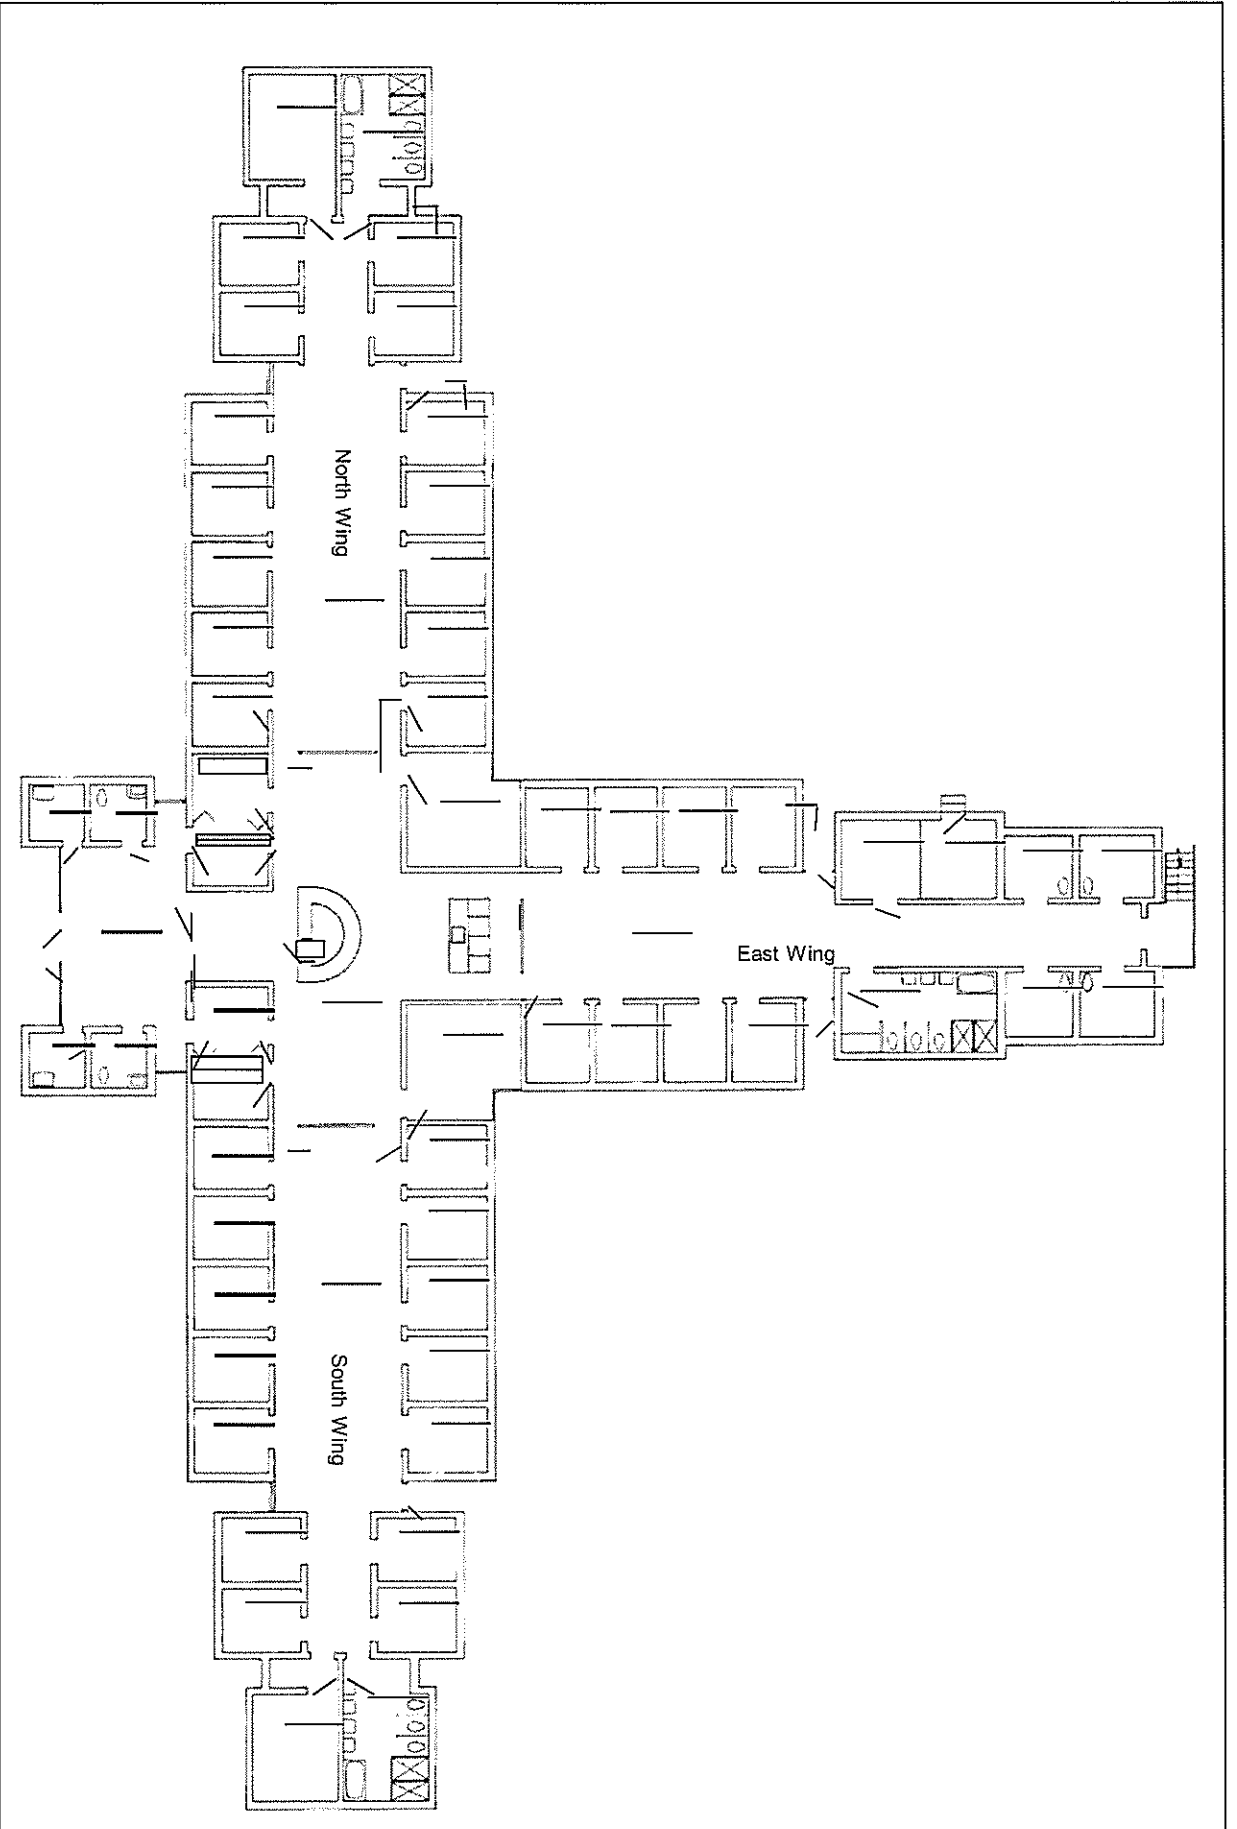

Palmetho School Bldg #3009

Rosewood Bldg. Laundry #3010

4900 Broad River Road

To Willow Lane

John G. Richards Campus
DJJ Main Campus (Broad River Rd.)

South Carolina
Department of
Juvenile Justice

IG/Police #3003
(mts)