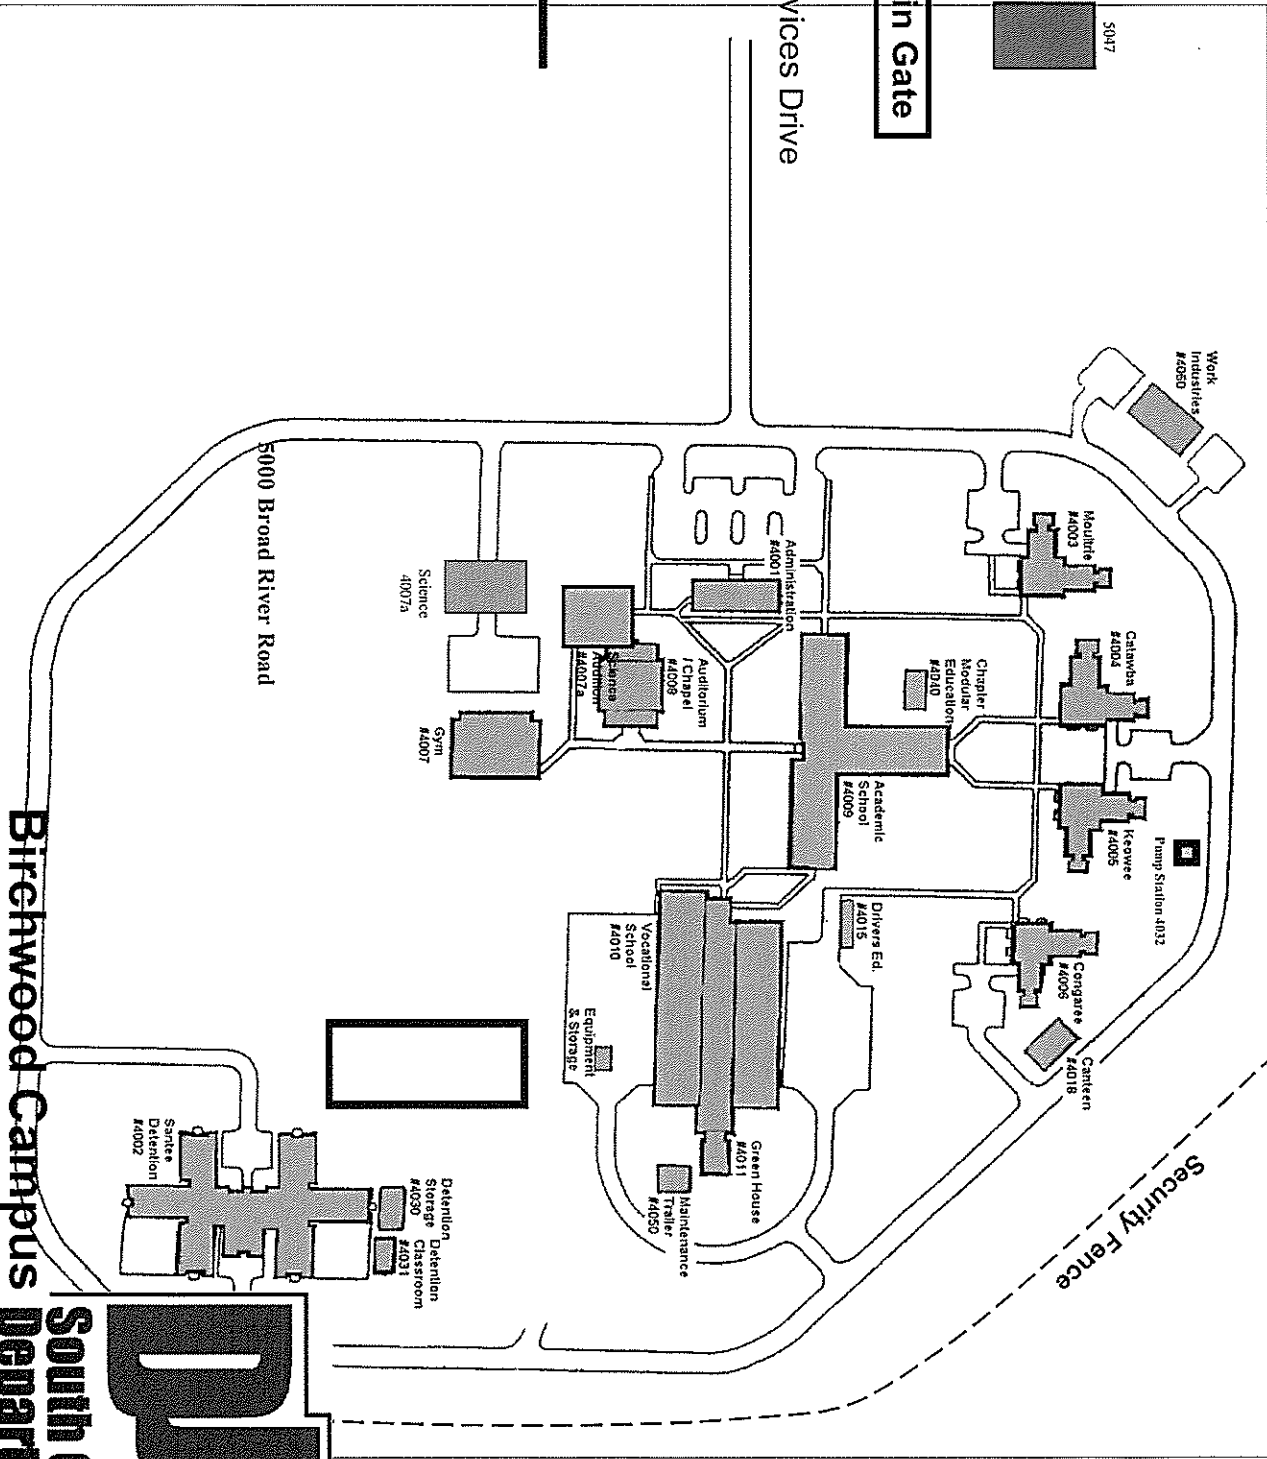

Security Fence

DJJ Main Campus (Broad River Rd.)
John G. Richards, Willow Lane and Birchwood Campus

Youth Services Drive

Security Fence

Birchwood Campus
DJJ Main Campus (Broad River Rd.)

South Carolina
Department of
Juvenile Justice

Birchwood High School #4009
(mts)

1

Birchwood Dispensary Modular #4040
(nts)

Broad River Road

Main Gate

Security Fence

3014

3078

3016

Hickory #3005

Oak #3007

Cedar #3008

Gym #3015

Barn #5044

Cypress Barn #5042

Dale Center #5031