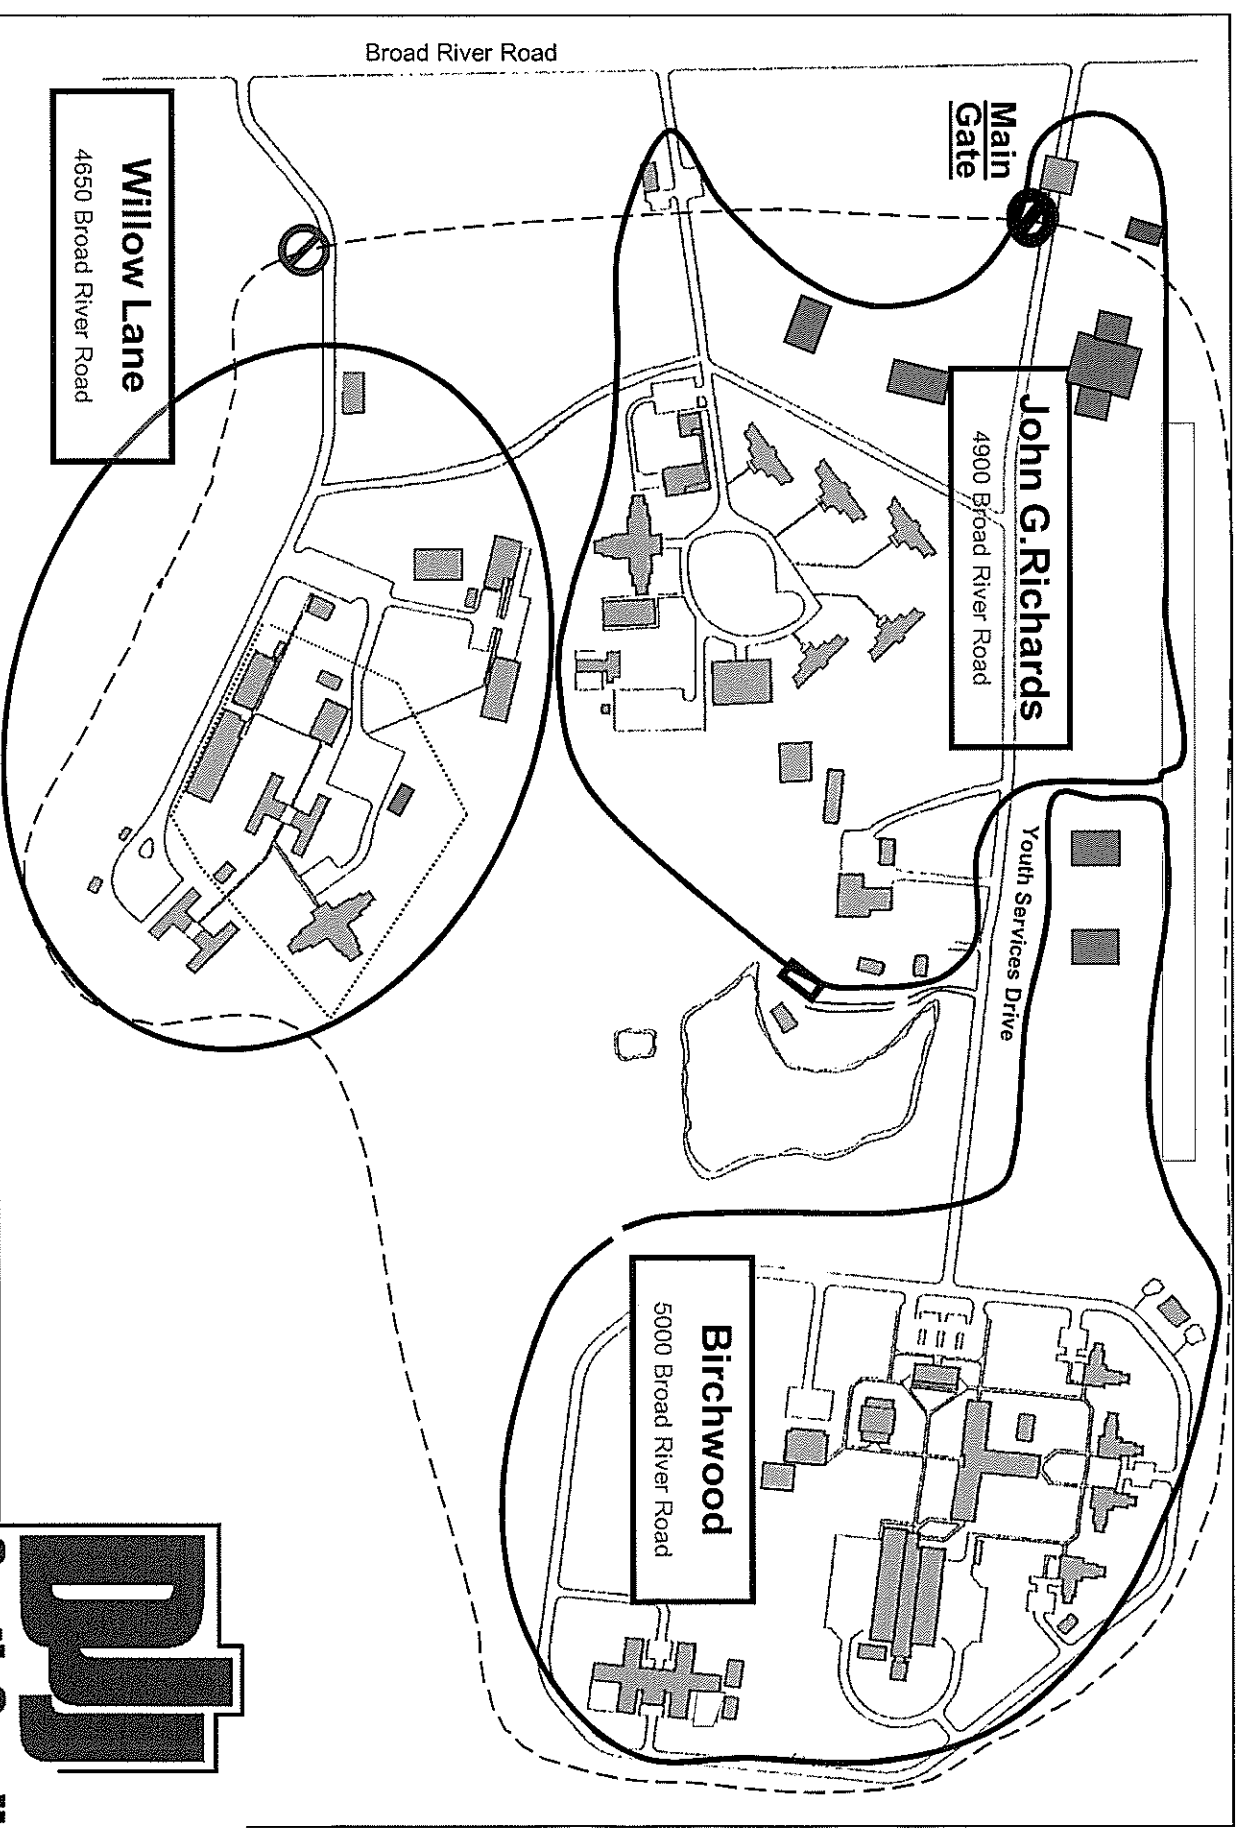

Security Fence

DJJ Main Campus (Broad River Rd.)
John G. Richards, Willow Lane and Birchwood Campus

Youth Services Drive

Security Fence

Birchwood Campus
DJJ Main Campus (Broad River Rd.)

South Carolina
Department of
Juvenile Justice

Birchwood High School #4009
(mts)

1

Birchwood Dispensary Modular #4040
(nts)

Broad River Road

Main Gate

Security Fence

3014

3078

3016

Hickory #3005

Oak #3007

Cedar #3008

Gym #3015

Barn #5044

Cypress Barn #5042

Dale Center #5031